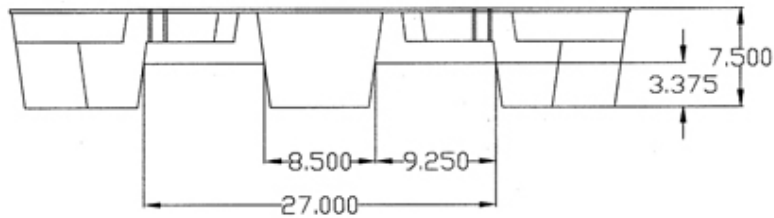

47.5 x 47.5x 9.375" Cone Yarn-Pak 3, 6, or 9 Degree

47.5 x 47.5 x 9.375" Cone Yarn-Pak Cover

47.5 x 47.5 x 9.375" Cone Yarn-Pak Divider

**SHUERT
TECHNOLOGIES**

We Invent Solutions.®

www.shuert.com

47.5 x 47.5 x 9.375" Cone Yarn-Pak Pallet