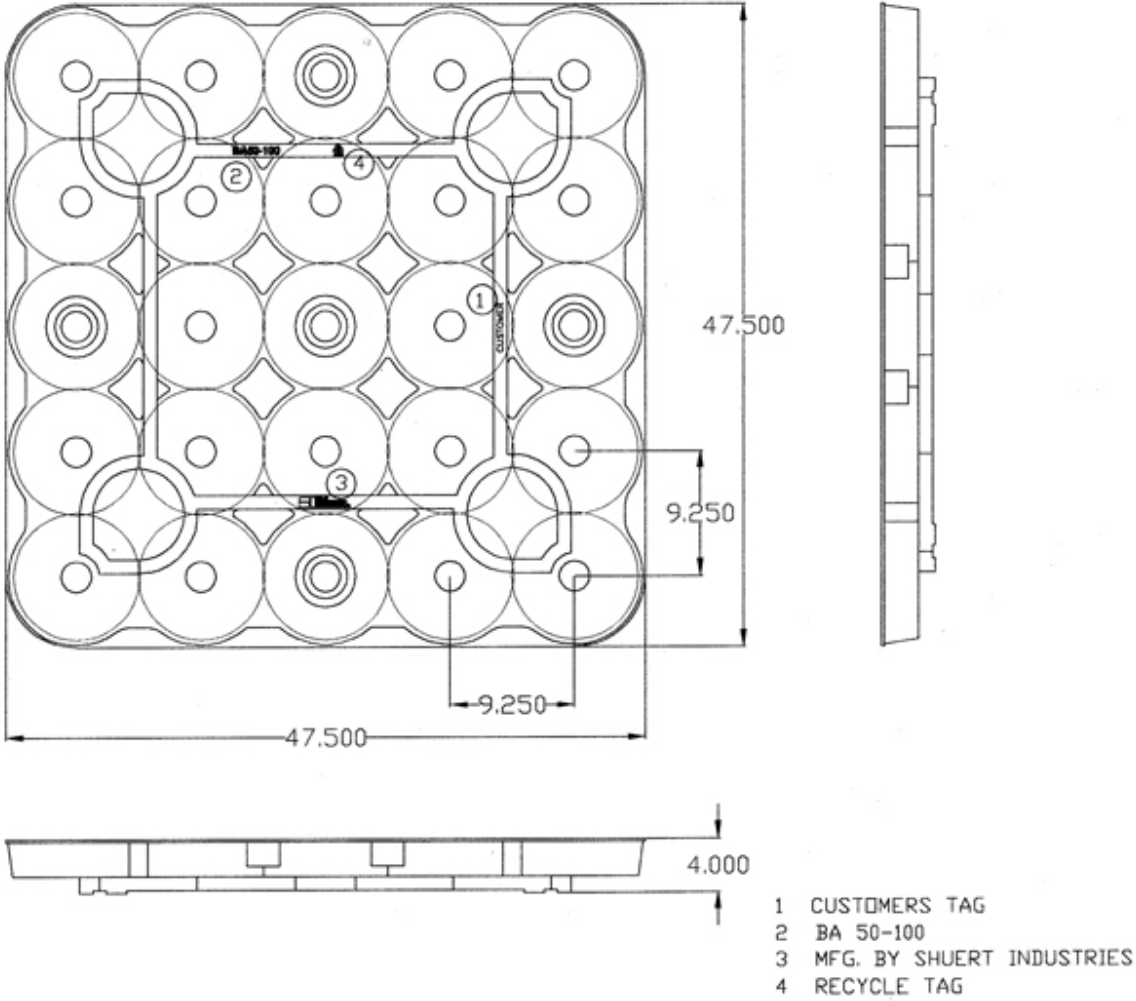

47.5 x 47.5x 9.375" Cone Yarn-Pak 3, 6, or 9 Degree

47.5 x 47.5 x 9.375" Cone Yarn-Pak Cover

47.5 x 47.5 x 9.375" Cone Yarn-Pak Divider

**SHUERT
TECHNOLOGIES**

We Invent Solutions.®

www.shuert.com

47.5 x 47.5 x 9.375" Cone Yarn-Pak Pallet