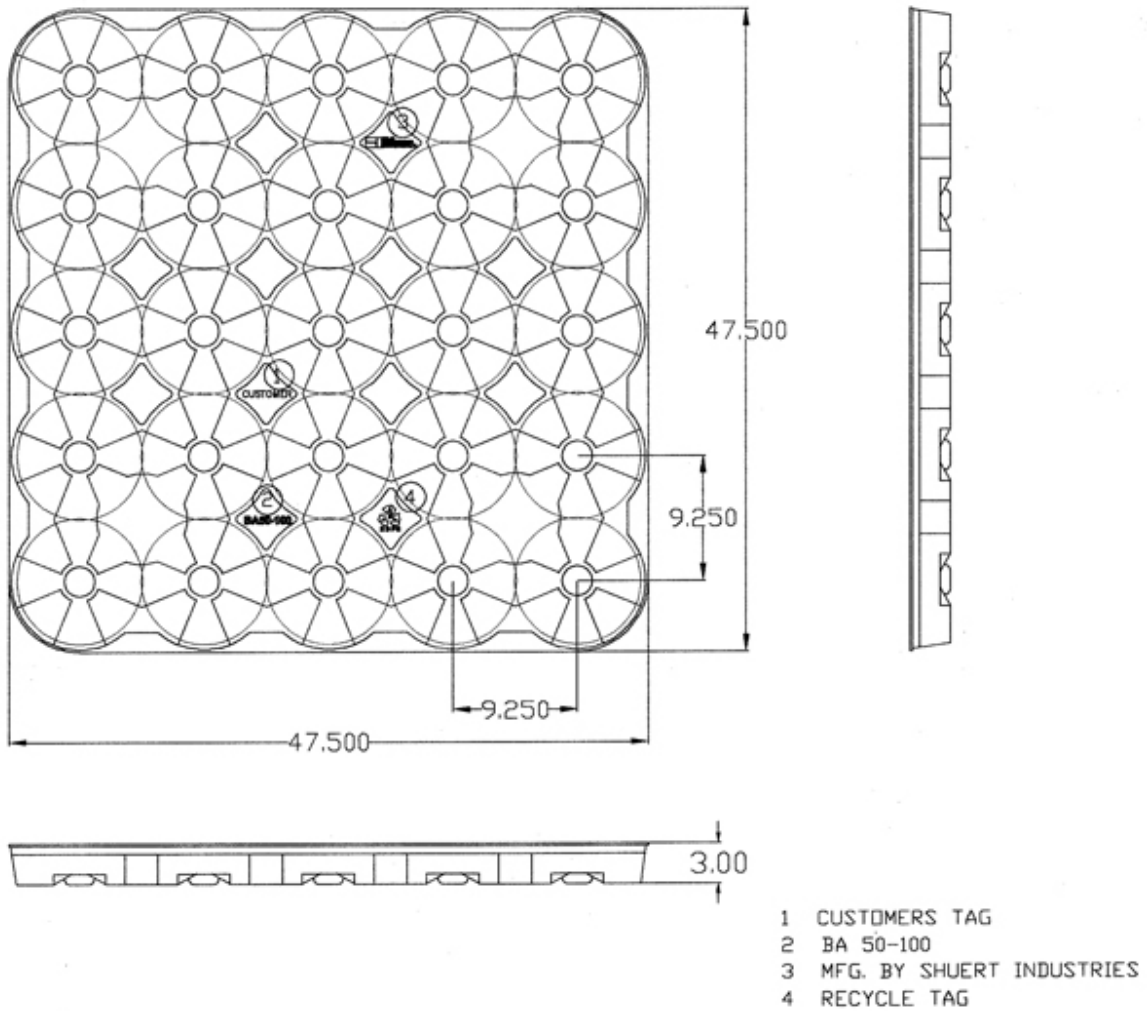

47.5 x 47.5x 9.375" Cone Yarn-Pak 3, 6, or 9 Degree

47.5 x 47.5 x 9.375" Cone Yarn-Pak Cover

47.5 x 47.5 x 9.375" Cone Yarn-Pak Divider

**SHUERT
TECHNOLOGIES**

We Invent Solutions.®

www.shuert.com

47.5 x 47.5 x 9.375" Cone Yarn-Pak Pallet