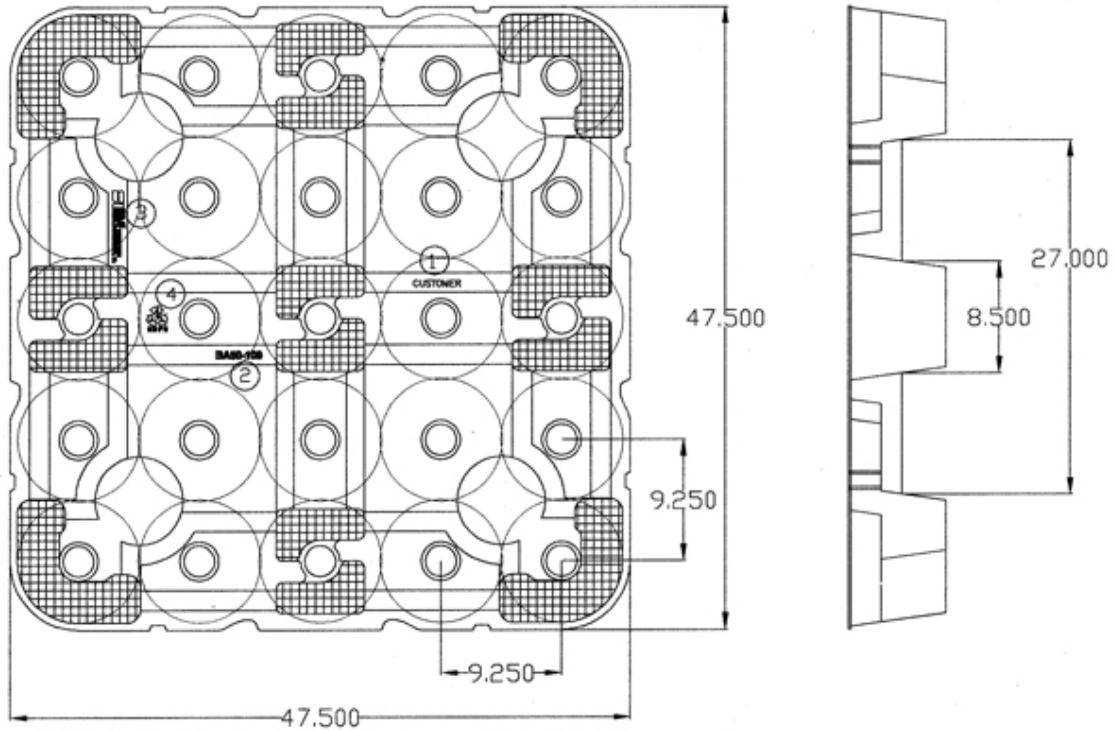

47.5 x 47.5x 9.375" Cone Yarn-Pak 3, 6, or 9 Degree

47.5 x 47.5 x 9.375" Cone Yarn-Pak Cover

47.5 x 47.5 x 9.375" Cone Yarn-Pak Divider

**SHUERT
TECHNOLOGIES**

We Invent Solutions.®

www.shuert.com

47.5 x 47.5 x 9.375" Cone Yarn-Pak Pallet

- 1 CUSTOMERS TAG
- 2 BA 50-100
- 3 MFG. BY SHUERT INDUSTRIES
- 4 RECYCLE TAG

**SHUERT
TECHNOLOGIES**

We Invent Solutions.®

www.shuert.com