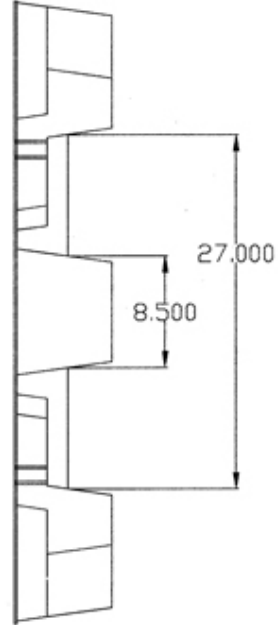

47.5 x 47.5x 9.375" Cone Yarn-Pak 3, 6, or 9 Degree

47.5 x 47.5 x 9.375" Cone Yarn-Pak Cover

47.5 x 47.5 x 9.375" Cone Yarn-Pak Divider

**SHUERT
TECHNOLOGIES**

We Invent Solutions.®

www.shuert.com

47.5 x 47.5 x 9.375" Cone Yarn-Pak Pallet