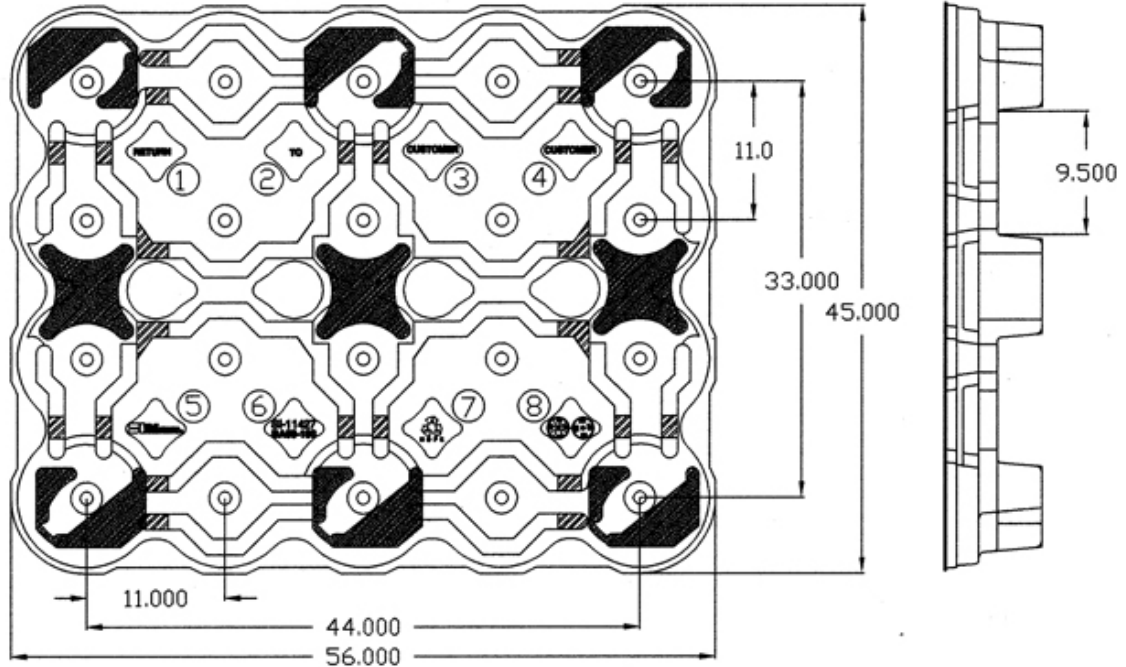

45 x 56 x 11" Cone Yarn-Pak Pallet

1. 1 RETURN
2. 2 TO
3. 3 CUSTOMER
4. 4 CUSTOMER
5. 5 MFG. BY SHUERT INDUSTRIES
6. 6 BA50-100 / SI-11427
7. 7 HDPE RECYCLE
8. 8 DATE WHEELS

**SHUERT
TECHNOLOGIES**

We Invent Solutions.®

www.shuert.com