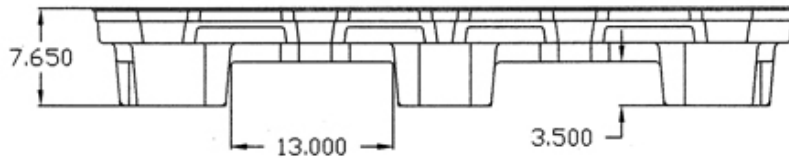

45 x 56 x 11" Cone Yarn-Pak Pallet

1. 1 RETURN
2. 2 TO
3. 3 CUSTOMER
4. 4 CUSTOMER
5. 5 MFG. BY SHUERT INDUSTRIES
6. 6 BA50-100 / SI-11427
7. 7 HDPE RECYCLE
8. 8 DATE WHEELS

**SHUERT
TECHNOLOGIES**

We Invent Solutions.®

www.shuert.com