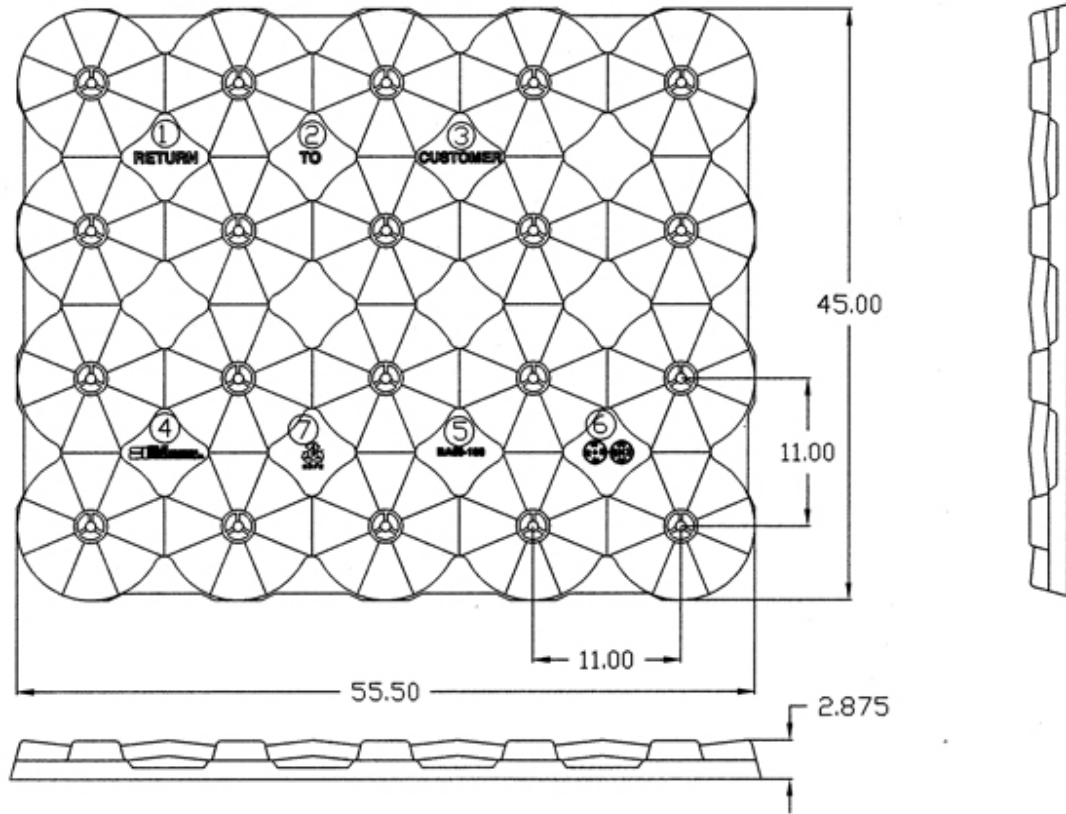

45 x 56 x 11" Cone Yarn-Pak Divider

- 1 RETURN
- 2 TO
- 3 CUSTOMER
- 4 MFG. BY SHUERT INDUSTRIES
- 5 BA50-100 / SI-11427
- 6 DATE WHEELS
- 7 HDPE RECYCLE

**SHUERT
TECHNOLOGIES**

We Invent Solutions.®

www.shuert.com