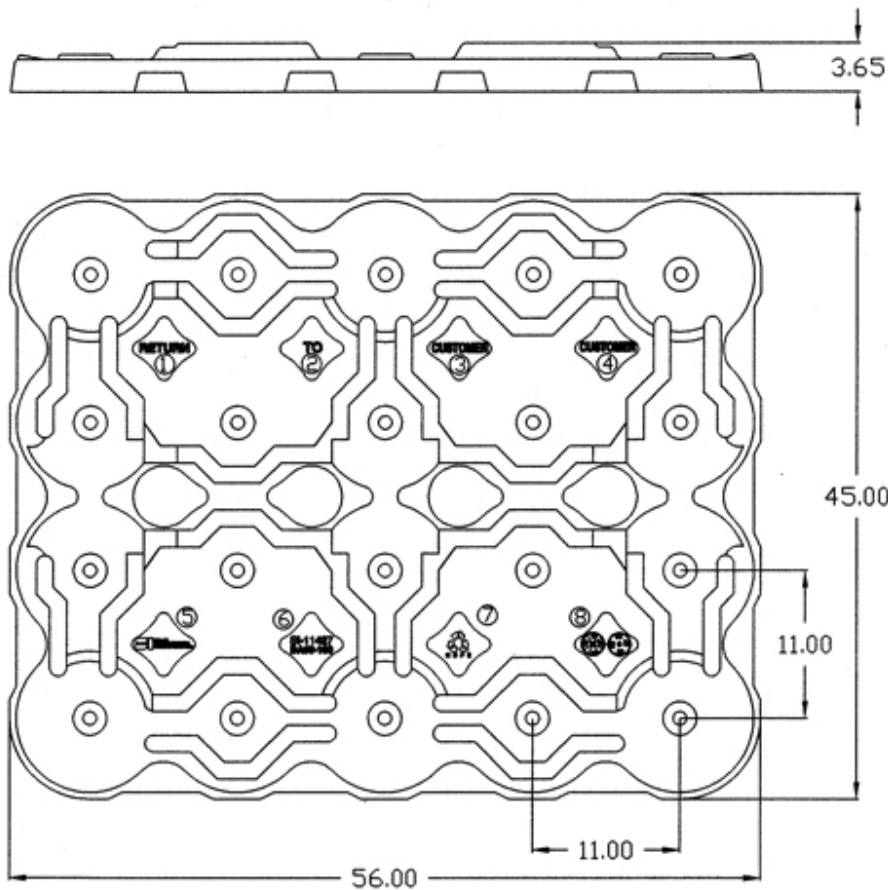

# 45 x 56 x 11" Cone Yarn-Pak 3, 6, or 9 Degree

## 45 x 56 x 11" Cone Yarn-Pak Cover

- 1 RETURN
- 2 TO
- 3 CUSTOMER
- 4 CUSTOMER
- 5 MFG. BY SHUERT INDUSTRIES
- 6 BA50-100 / SI-11427
- 7 HDPE RECYCLE
- 8 DATE WHEELS

**SHUERT  
TECHNOLOGIES**

We Invent Solutions.®

## 45 x 56 x 11" Cone Yarn-Pak Divider

- 1 RETURN
- 2 TO
- 3 CUSTOMER
- 4 MFG. BY SHUERT INDUSTRIES
- 5 BA50-100 / SI-11427
- 6 DATE WHEELS
- 7 HDPE RECYCLE

**SHUERT  
TECHNOLOGIES**

We Invent Solutions.®