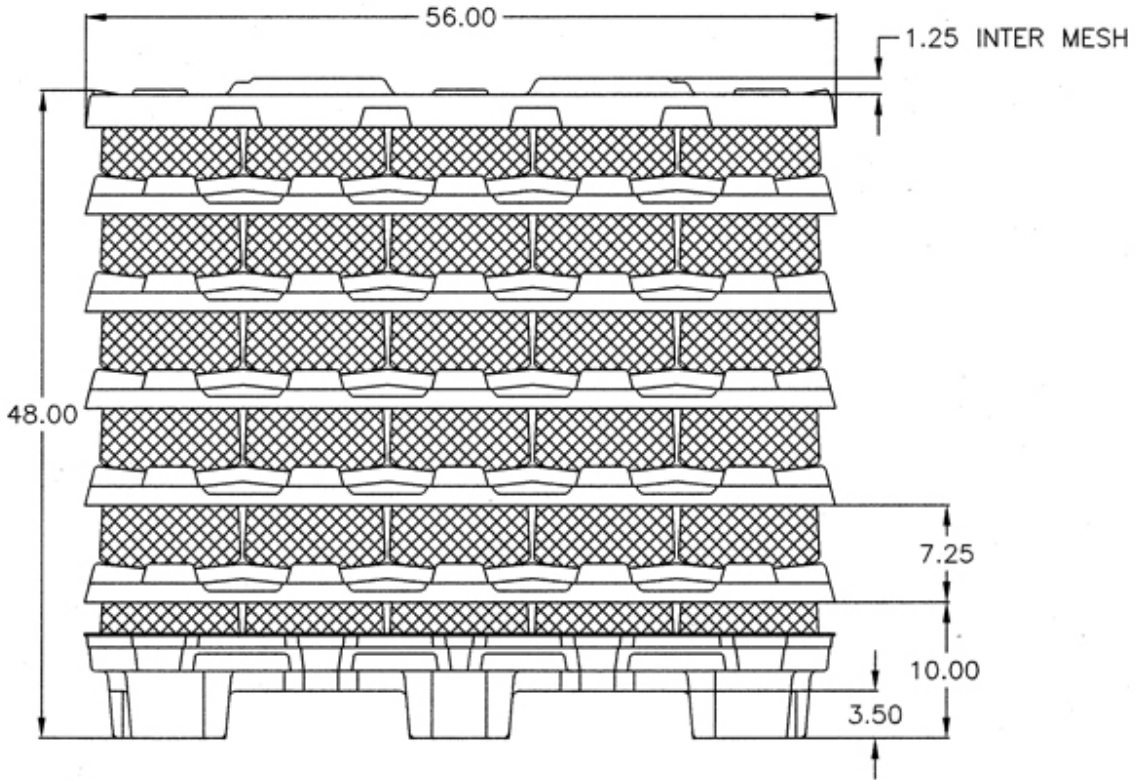

45 x 56 x 11" Cone Yarn-Pak Stack

**SHUERT
TECHNOLOGIES**

We Invent Solutions.®

www.shuert.com