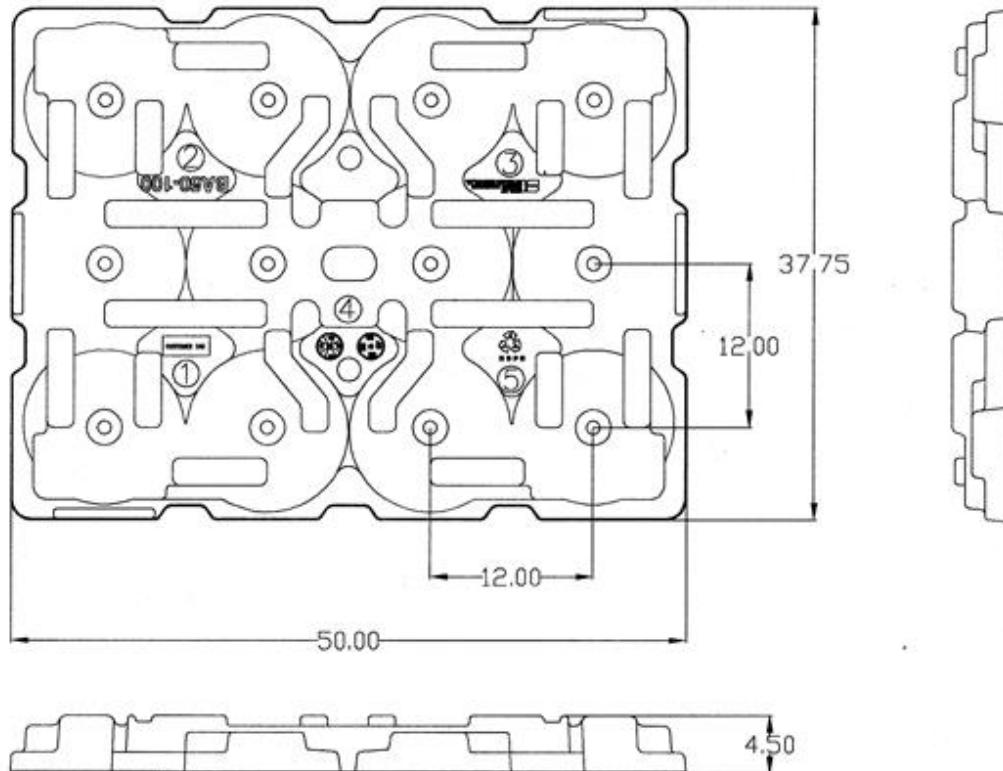

37.75 x 50 x 12 Cone\Tube 3,6, or 9 Degree

37.75 x 50 x 12" Cone\Tube Yarn-Pak Cover

- 1 CUSTOMER TAG
- 2 BA50-100
- 3 MFG. BY SHUERT IND.
- 4 DATE WHEELS
- 5 RECYCLE TAG

37.75 x 50 x 12" Cone\Tube Yarn-Pak Divider

- 1 CUSTOMER TAG
- 2 BA50-100
- 3 MFG. BY SHUERT IND.
- 4 DATE WHEELS
- 5 RECYCLE TAG

37.75 x 50 x 12" Cone\Tube Yarn-Pak Pallet

- 1 CUSTOMER TAG
- 2 BA50-100
- 3 MFG. BY SHUERT IND.
- 4 DATE WHEELS
- 5 RECYCLE TAG