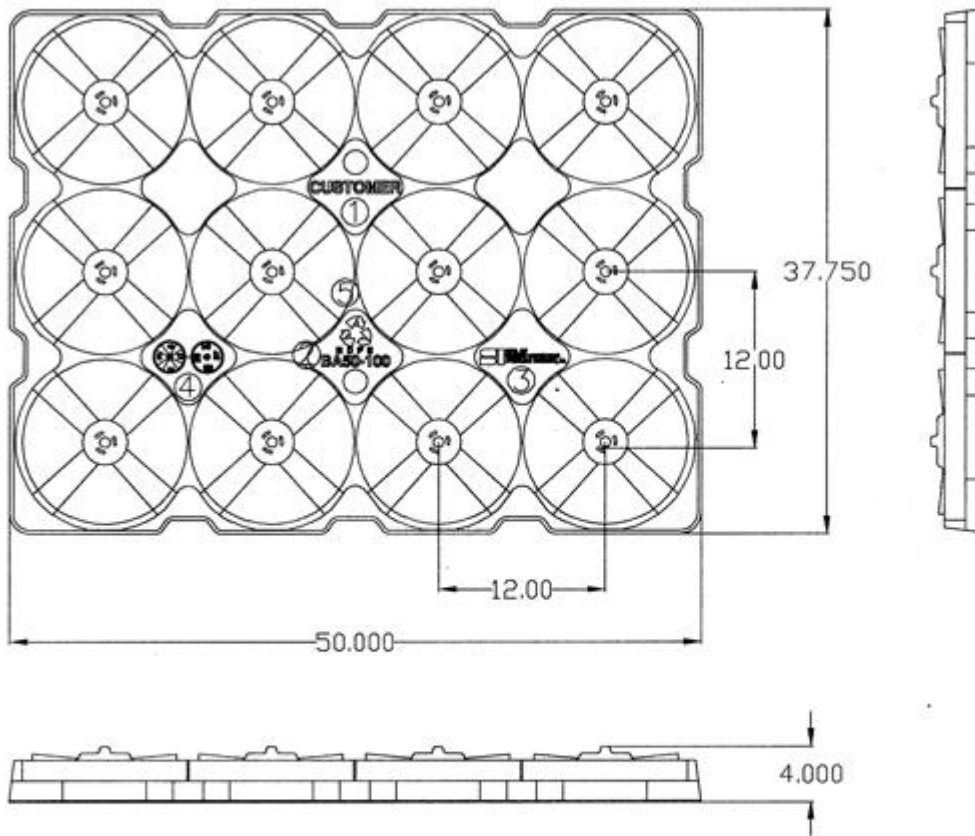

37.75 x 50 x 12 Cone\Tube 3,6, or 9 Degree

37.75 x 50 x 12" Cone\Tube Yarn-Pak Cover

- 1 CUSTOMER TAG
- 2 BA50-100
- 3 MFG. BY SHUERT IND.
- 4 DATE WHEELS
- 5 RECYCLE TAG

37.75 x 50 x 12" Cone\Tube Yarn-Pak Divider

- 1 CUSTOMER TAG
- 2 BA50-100
- 3 MFG. BY SHUERT IND.
- 4 DATE WHEELS
- 5 RECYCLE TAG

37.75 x 50 x 12" Cone\Tube Yarn-Pak Pallet

- 1 CUSTOMER TAG
- 2 BA50-100
- 3 MFG. BY SHUERT IND.
- 4 DATE WHEELS
- 5 RECYCLE TAG