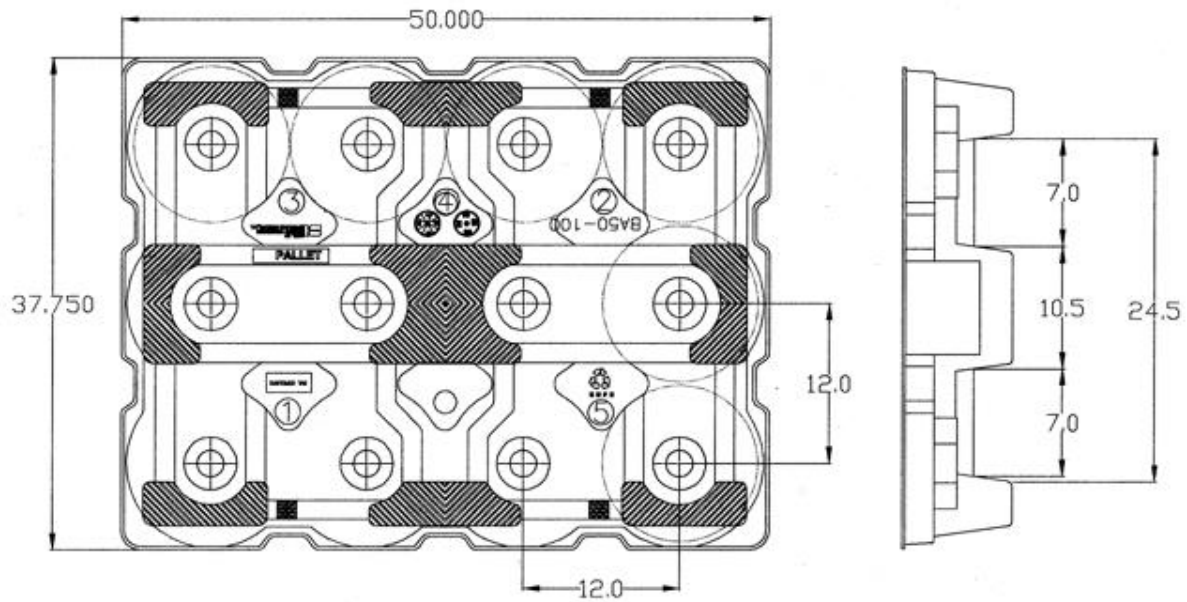

37.75 x 50 x 12 Cone\Tube 3,6, or 9 Degree

37.75 x 50 x 12" Cone\Tube Yarn-Pak Cover

- 1 CUSTOMER TAG
- 2 BA50-100
- 3 MFG. BY SHUERT IND.
- 4 DATE WHEELS
- 5 RECYCLE TAG

37.75 x 50 x 12" Cone\Tube Yarn-Pak Divider

- 1 CUSTOMER TAG
- 2 BA50-100
- 3 MFG. BY SHUERT IND.
- 4 DATE WHEELS
- 5 RECYCLE TAG

37.75 x 50 x 12" Cone\Tube Yarn-Pak Pallet

- 1 CUSTOMER TAG
- 2 BA50-100
- 3 MFG. BY SHUERT IND.
- 4 DATE WHEELS
- 5 RECYCLE TAG