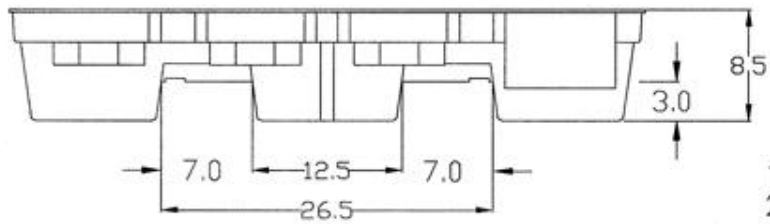

37.75 x 50 x 12 Cone\Tube 3,6, or 9 Degree

37.75 x 50 x 12" Cone\Tube Yarn-Pak Cover

- 1 CUSTOMER TAG
- 2 BA50-100
- 3 MFG. BY SHUERT IND.
- 4 DATE WHEELS
- 5 RECYCLE TAG

37.75 x 50 x 12" Cone\Tube Yarn-Pak Divider

- 1 CUSTOMER TAG
- 2 BA50-100
- 3 MFG. BY SHUERT IND.
- 4 DATE WHEELS
- 5 RECYCLE TAG

37.75 x 50 x 12" Cone\Tube Yarn-Pak Pallet

- 1 CUSTOMER TAG
- 2 BA50-100
- 3 MFG. BY SHUERT IND.
- 4 DATE WHEELS
- 5 RECYCLE TAG