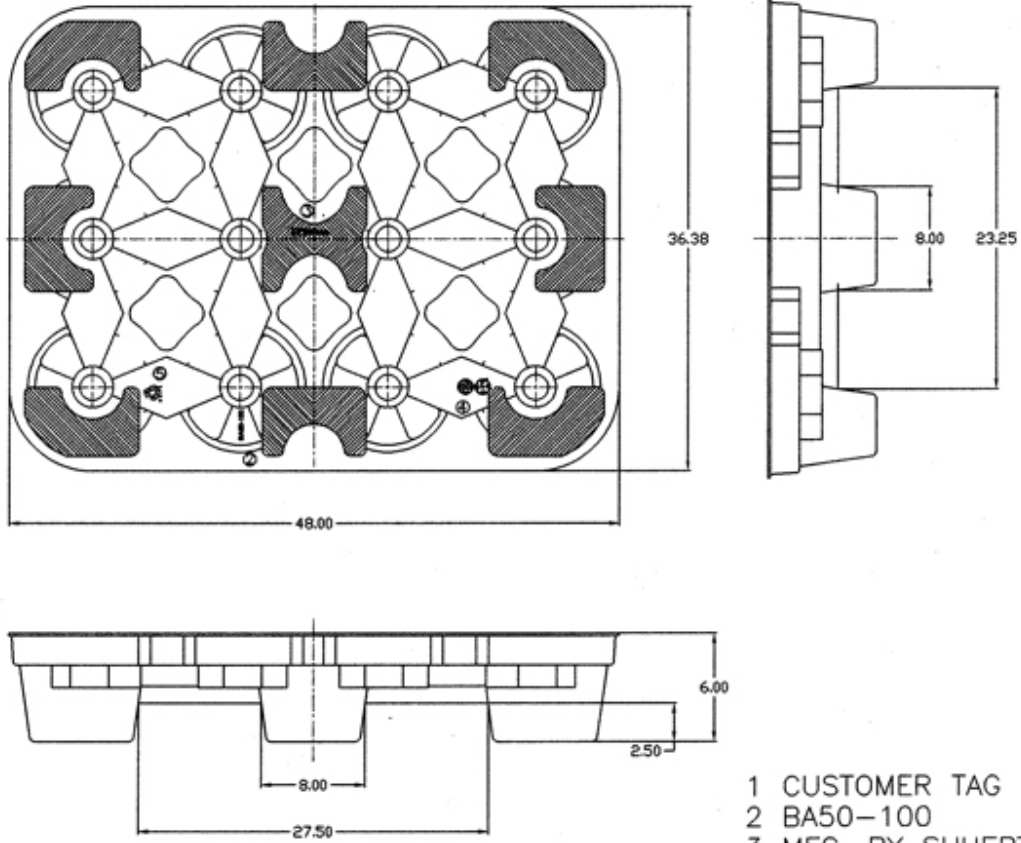

## 36.375 x 48 x 11 Tube

### 36.375 x 48 x 11" Tube Yarn-Pak Cover

- 1 CUSTOMER TAG
- 2 BA50-100
- 3 MFG. BY SHUERT IND.
- 4 DATE WHEELS
- 5 RECYCLE TAG

 **SHUERT  
TECHNOLOGIES**

We Invent Solutions.®

[www.shuert.com](http://www.shuert.com)

### 36.375 x 48 x 11" Tube Yarn-Pak Divider

- 1 CUSTOMER TAG
- 2 BA50-100
- 3 MFG. BY SHUERT IND.
- 4 DATE WHEELS
- 5 RECYCLE TAG

**SHUERT  
TECHNOLOGIES**

We Invent Solutions.®

[www.shuert.com](http://www.shuert.com)

## 36.375 x 48 x 11" Tube Yarn-Pak Pallet

- 1 CUSTOMER TAG
- 2 BA50-100
- 3 MFG. BY SHUERT IND.
- 4 DATE WHEELS
- 5 RECYCLE TAG

 **SHUERT  
TECHNOLOGIES**

We Invent Solutions.®

[www.shuert.com](http://www.shuert.com)