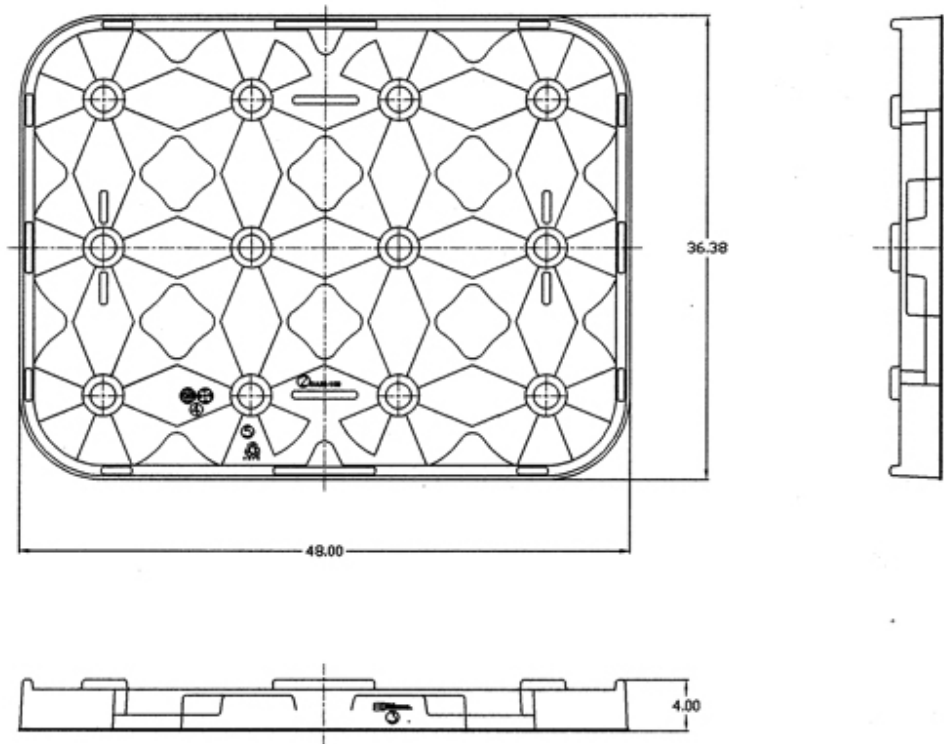

## 36.375 x 48 x 11 Tube

### 36.375 x 48 x 11" Tube Yarn-Pak Cover

- 1 CUSTOMER TAG
- 2 BA50-100
- 3 MFG. BY SHUERT IND.
- 4 DATE WHEELS
- 5 RECYCLE TAG

 **SHUERT  
TECHNOLOGIES**

We Invent Solutions.®

[www.shuert.com](http://www.shuert.com)

### 36.375 x 48 x 11" Tube Yarn-Pak Divider

- 1 CUSTOMER TAG
- 2 BA50-100
- 3 MFG. BY SHUERT IND.
- 4 DATE WHEELS
- 5 RECYCLE TAG

**SHUERT  
TECHNOLOGIES**

We Invent Solutions.®

[www.shuert.com](http://www.shuert.com)

## 36.375 x 48 x 11" Tube Yarn-Pak Pallet

- 1 CUSTOMER TAG
- 2 BA50-100
- 3 MFG. BY SHUERT IND.
- 4 DATE WHEELS
- 5 RECYCLE TAG

 **SHUERT  
TECHNOLOGIES**

We Invent Solutions.®

[www.shuert.com](http://www.shuert.com)