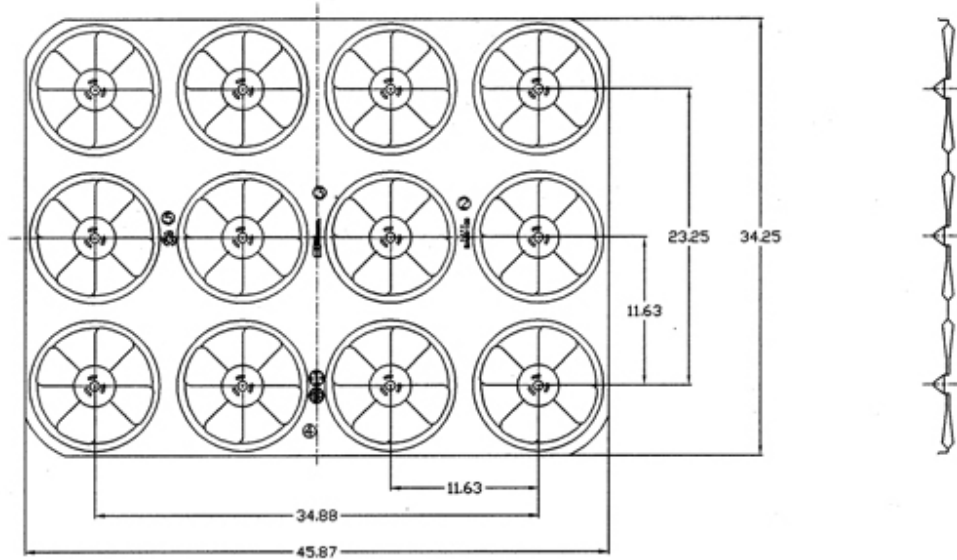

## 36.375 x 48 x 11 Tube

### 36.375 x 48 x 11" Tube Yarn-Pak Cover

- 1 CUSTOMER TAG
- 2 BA50-100
- 3 MFG. BY SHUERT IND.
- 4 DATE WHEELS
- 5 RECYCLE TAG

 **SHUERT  
TECHNOLOGIES**

We Invent Solutions.®

[www.shuert.com](http://www.shuert.com)

### 36.375 x 48 x 11" Tube Yarn-Pak Divider

- 1 CUSTOMER TAG
- 2 BA50-100
- 3 MFG. BY SHUERT IND.
- 4 DATE WHEELS
- 5 RECYCLE TAG

**SHUERT  
TECHNOLOGIES**

We Invent Solutions.®

[www.shuert.com](http://www.shuert.com)

## 36.375 x 48 x 11" Tube Yarn-Pak Pallet

- 1 CUSTOMER TAG
- 2 BA50-100
- 3 MFG. BY SHUERT IND.
- 4 DATE WHEELS
- 5 RECYCLE TAG

 **SHUERT  
TECHNOLOGIES**

We Invent Solutions.®

[www.shuert.com](http://www.shuert.com)