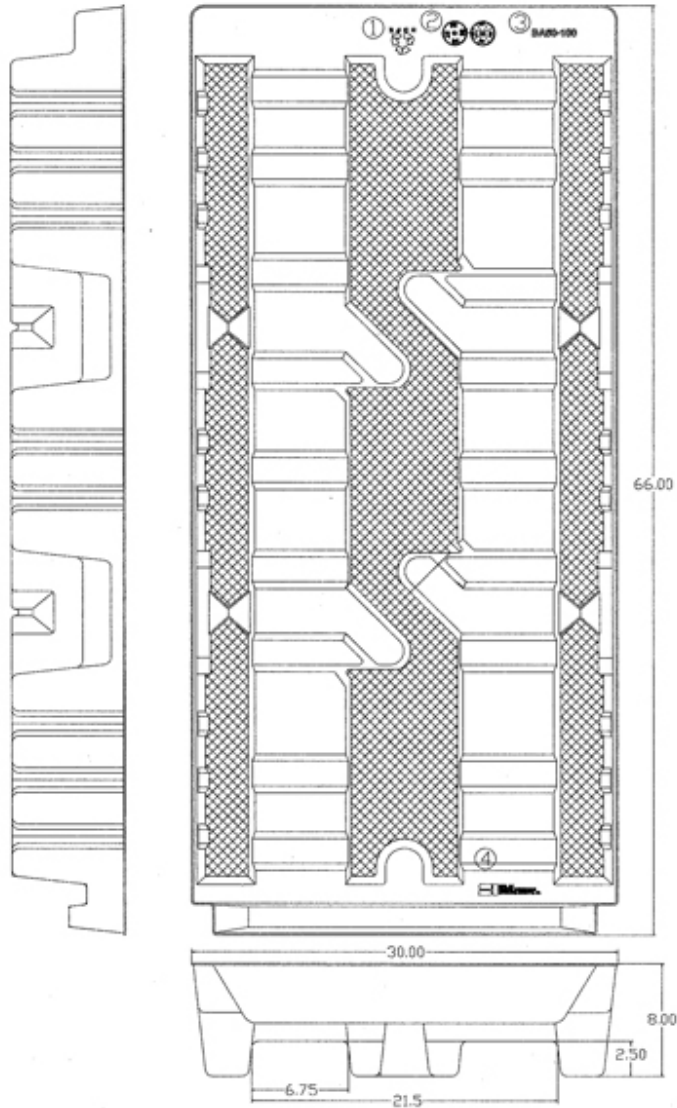

# 30 x 66 Cloth Pallet

## 30 x 66 Cloth Pallet

1. RECYCLE TAG
2. DATE WHEELS
3. BA60-100
4. MFG. BY SHUERT INDUSTRIES

**SHUERT  
TECHNOLOGIES**

We Invent Solutions.®

[www.shuert.com](http://www.shuert.com)